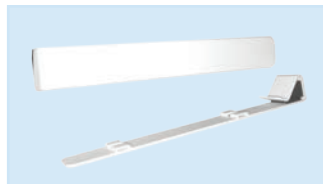

Adaptable For Children

Pelvic & Thoracic Harness

Centre Sucker Fixture Kit

Height Adaptor Set

Pommel

Cushioned Cover Set

Knee Wedge

Slide & Swivel Aid

Side Flap Protectors

Side Flap Protector
Extension Kits

Side Flap Protector
Extension Kits - Non Hooking

Adult / Child Thoracic Harness

- » Helps maintain upper body posture / prevents slipping
- » Padding (polyester laminated neoprene) has soft contact with skin
- » Supplied with fixture kit for variable height positioning
- » Easily removable and machine washable
- » Adult length: 51 - 84cm (20" - 33")
- » Child length: 33 - 54cm (13" - 21")

Centre Sucker Fixture Kit

- » Allows front suction feet to relocate to middle of base frame to avoid uneven surfaces and ensure secure adhesion

Height Adaptor Set

- » Fit to Aquila's suction feet to increase seat height in deep baths by 2.5cm (1")

Pommel

- » Triangular shape separates legs for maintaining correct posture
- » Fitted and removed tool free in 2 depth locations on seat to suit different size children
- » Easy fitting (seat holes must be predrilled)